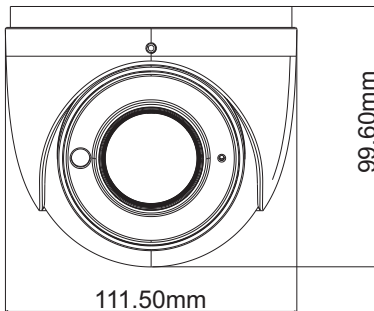

QVIS®

6MP Network IR Water-Proof Turret

KEY FEATURES

- 6MP (3072 × 2048) H.265 coding
- Max.resolution: 3072 x 2048
- ICR auto switch, true day / night, ROI coding
- 3D DNR, digital WDR, HLC, BLC, defog
- Manual zoom lens
- 30~50m IR night view distance
- 1CH built-in MIC
- Support smart phone, iPad, remote monitoring
- DC12V/PoE power supply
- IP 67 ingress protection
- Support three streams