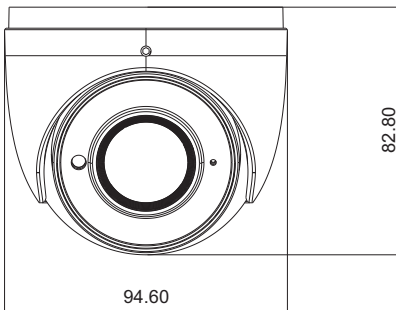

### KEY FEATURES

- 6MP ( 3072 × 2048 ) H.265 coding
- Max.resolution: 3072 × 2048
- ICR auto switch, true day / night, ROI coding
- 3D DNR, digital WDR, HLC, BLC, defog
- 20~30m IR night view distance
- 1CH built-in MIC
- Support smart phone, iPad, remote monitoring
- DC12V/PoE power supply
- IP 67 ingress protection
- Support three streams