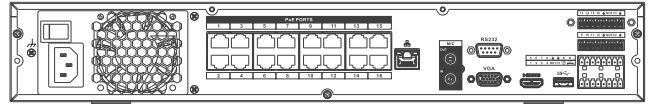

Ordering Information

Type	Part Number	Description
16 Channel NVR	DHI-NVR4416-16P-4KS2	16 Channel 1.5U 16PoE 4K&H.265 Lite Network Video Recorder
32 Channle NVR	DHI-NVR4432-16P-4KS2	32 Channle 1.5U 16PoE 4K&H.265 Lite Network Video Record

Rear Panel