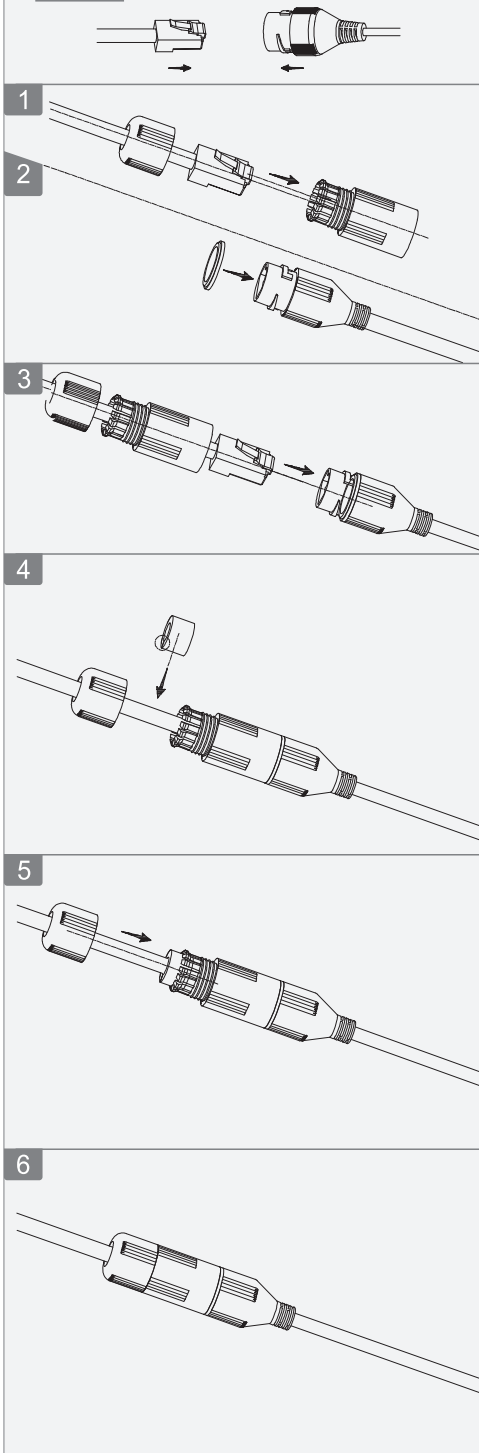

1.251.32.18678-000

Bullet Network Camera

Installation Guide

V1.0.0

- ×1 [Camera]
- ×1 [Power Adapter]
- ×2 [Screws]
- ×1 [Mounting Bracket]
- ×1 [Screwdriver]
- ×1 [Screwdriver]
- ×1 [Screwdriver]
- ×1 [Screwdriver]
- ×1 [Screwdriver]

3.2.1

3.2.2

3.2.3

3.2.4

3.2.5

A Optional

B

4.1