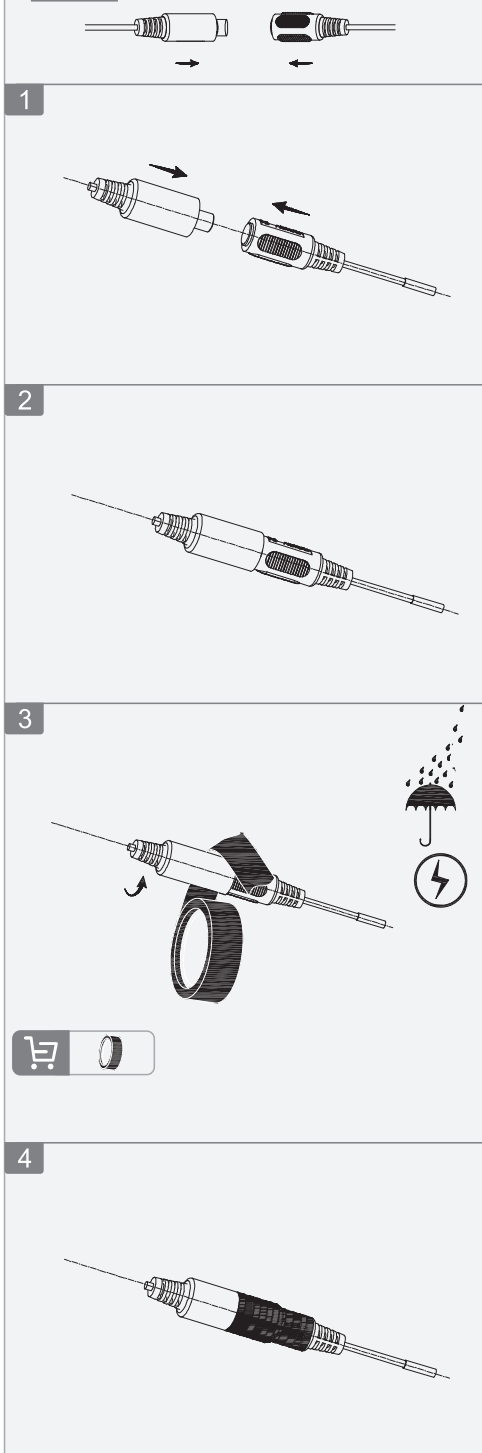

1.251.32.18678-000

Bullet Network Camera

Installation Guide

V1.0.0

- ×1 [Camera]
- ×1 [Power Adapter]
- ×2 [Screws]
- ×1 [Mounting Bracket]
- ×1 [Screwdriver]
- ×1 [Screwdriver]
- ×1 [Screwdriver]
- ×1 [Screwdriver]
- ×1 [Screwdriver]

3.2.1

3.2.2

3.2.3

3.2.4

3.2.5

A Optional

B

4.1